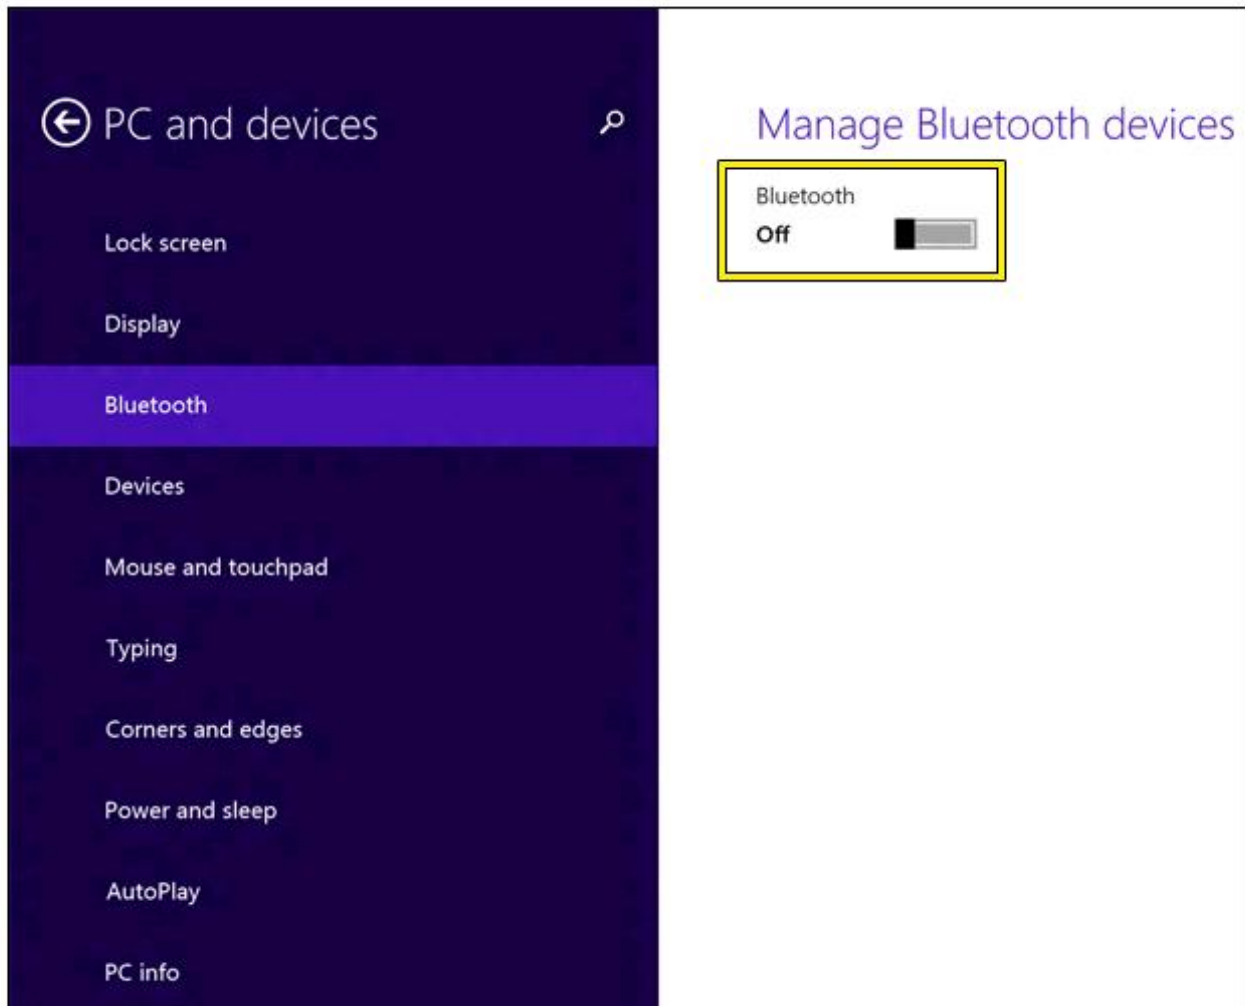

1. Launch **Settings** Charm and select **Change PC settings**.
2. Under PC Settings, select **PC and devices**.
3. Click **Bluetooth**.
4. Move the Bluetooth slider to turn it off. Move the slider again to turn it on.